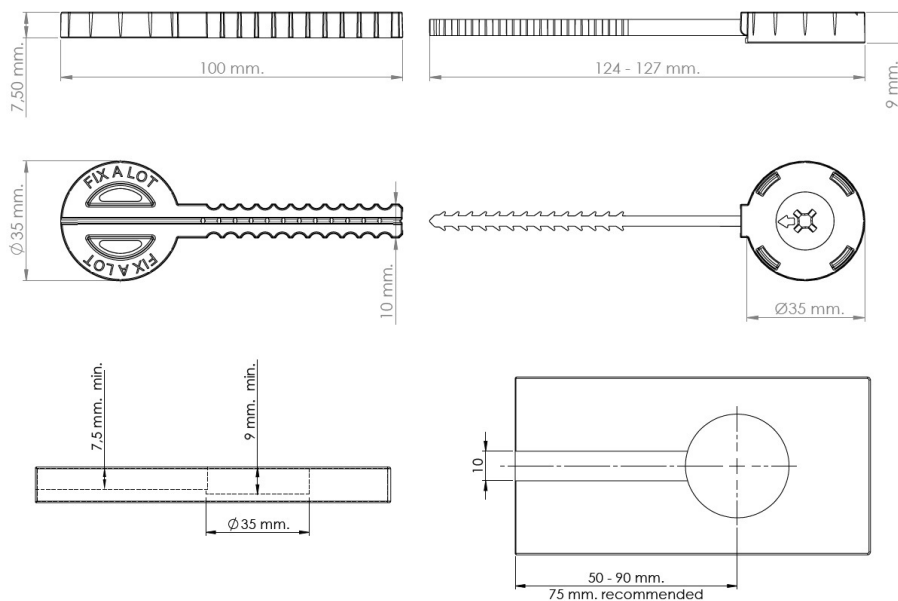

PRODUCT SHEET

Description:

Worktop Connector "Fix-A-Lot", $\varnothing 35 \times 127 \times 9$ mm, POM-Grey, 1 Set = 1 Male + 1 Female Part

Item number:

11.04.470-0

Units	Box	Carton	HS Code	Barcode
Set	100/10	1000	3926909790	 5704866494335